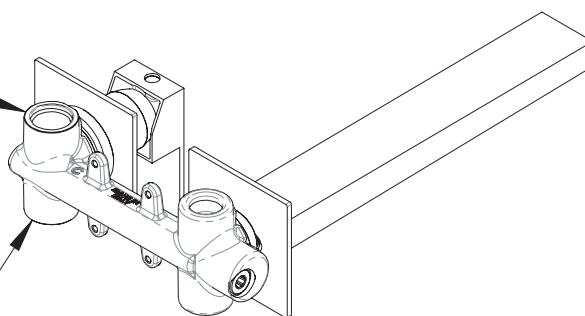

CARATTERISTICHE - FEATURES

Disponibile in Finitura
Available in Finishing

Perfect Tune
Perfect Tune

COMPONENTI - COMPONENTS

Cartuccia Z52C
Cartridge Z52C

Aeratore 83Z40
Aerator 83Z40

FINITURE - FINISHING

- **NO** Nero Opaco - Matt Black
- **BO** Bianco Opaco - Matt White
- **NP** Nichel Spazzolato - Brushed Nickel
- **NPO** Nichel Spazz. Opaco - Matt Brushed Nickel
- **BG** Oro Spazzolato - Brushed Gold
- **CFP** Cromo Nero Spazz. - Brushed Black Chrome
- **CR** Cromo - Chrome

REMER Rubinetterie S.p.A.

Via Leonardo Da Vinci, 83 - 20062 Cassano d'Adda (MI) - Italy - Tel. +39 0363 364211 - info@remer.eu - www.remer.eu