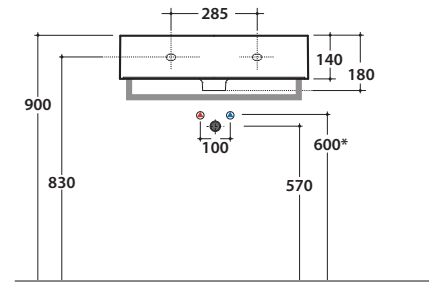

Cod. **IN061BI**

Basin 61.37 h14 cm. Wall-hung or sit-on installation. Fixing kit included. Weight 15 Kg

* For taps mounted on counter top

Cod. **PT061CR**

Frontal brass chromium-plated towel rail. Weight 0,5 Kg

Cod. **PT037CR**

Lateral brass chromium-plated towel rail. Weight 0,4 Kg

Cod. **FI012BI**

Push open valve drain with ceramic top for basins with overflow. Weight 0,5 Kg

Cod. **FI012CR**

Push open chromed valve drain for basins with overflow. Weight 0,5 Kg