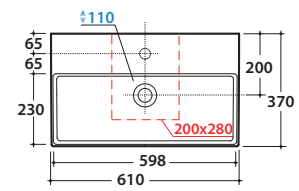

T-EDGE BASIN IN061BI

CE EN 14688:2015

GLOBO