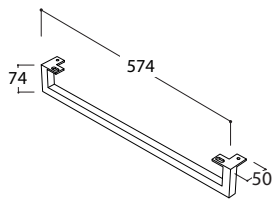

Cod. **IN061BI**

Basin 61.37 h14 cm. Wall-hung or sit-on installation. Fixing kit included. Weight 15 Kg

* For taps mounted on counter top

Cod. **PT061CR**

Frontal brass chromium-plated towel rail. Weight 0,5 Kg

Cod. **PT037CR**

Lateral brass chromium-plated towel rail. Weight 0,4 Kg

Cod. **FI012BI**

Push open valve drain with ceramic top for basins with overflow. Weight 0,5 Kg

Cod. **FI012CR**

Push open chromed valve drain for basins with overflow. Weight 0,5 Kg