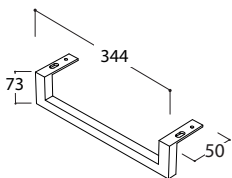

Cod. **IN061BI**

Basin 61.37 h14 cm. Wall-hung or sit-on installation. Fixing kit included. Weight 15 Kg

* For taps mounted on counter top

Cod. **PT061CR**

Frontal brass chromium-plated towel rail. Weight 0,5 Kg

Cod. **PT037CR**

Lateral brass chromium-plated towel rail. Weight 0,4 Kg

Cod. **FI012BI**

Push open valve drain with ceramic top for basins with overflow. Weight 0,5 Kg

Cod. **FI012CR**

Push open chromed valve drain for basins with overflow. Weight 0,5 Kg