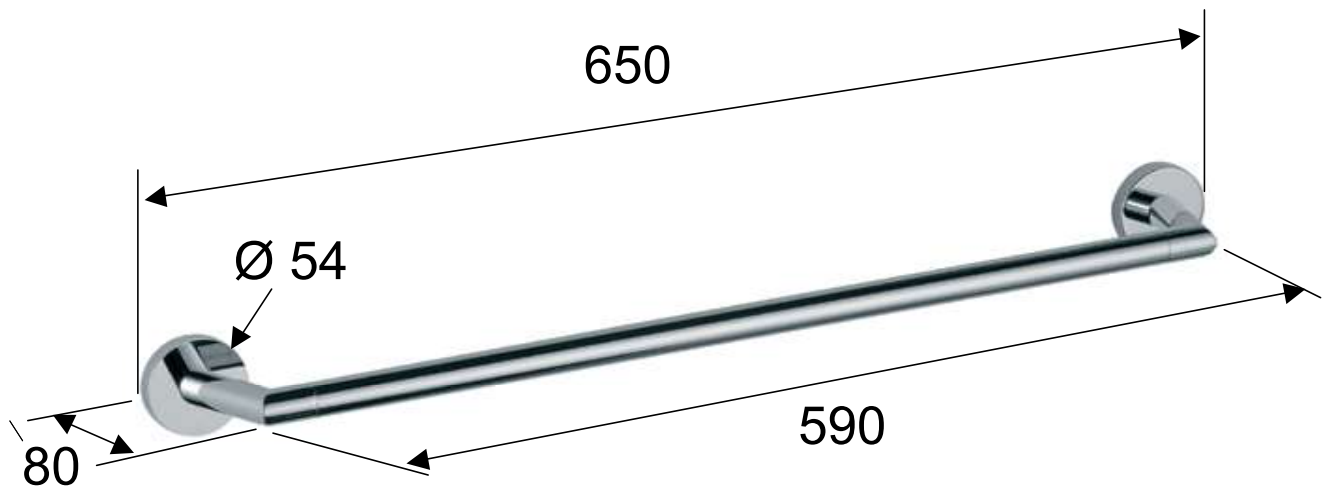

DANIEL

SCHEDA TECNICA TECHNICAL FEATURES

ART. COD.

HIPS975

MATERIALI / MATERIALS

OTTONE CROMATO / CHROME PLATED BRASS

CROMATURA / CHROME PLATING

UNI EN 248