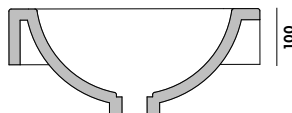

Gravelli

HARMONY

A wall-mounted washbasin in the shape of a bathtub. Special production technologies give it regular weight despite its large dimensions. This thin, concrete shell configured for two taps creates an original and practical solution you won't be able to find just anywhere.

Tomáš Vacek

design (2015) Tomáš Vacek

COLOUR VARIANTS

grey: gwhrmgr

anthracite: gwhrman

sand: gwhrmsnd

DIMENSIONS (mm)

1300

450

100

DIMENSIONS
1300 / 450 / 100
mm

WEIGHT
42 kg

LIGHT
fibre
reinforcement
—
reduced weight

WATERPROOF
quality surface
impregnation
—
liquid-proof

ECO
minimum waste
produced
—
respect for raw materials

SMOOTH
manually finished
surface
—
pleasant to the touch