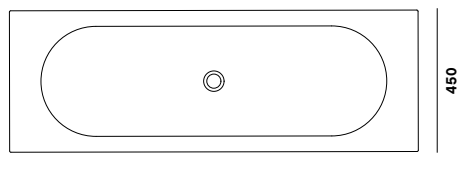

Gravelli

HARMONY

A wall-mounted washbasin in the shape of a bathtub. Special production technologies give it regular weight despite its large dimensions. This thin, concrete shell configured for two taps creates an original and practical solution you won't be able to find just anywhere.

Tomáš Vacek

design (2015) Tomáš Vacek

COLOUR VARIANTS

grey: gwhrmgr

anthracite: gwhrman

sand: gwhrmsnd

DIMENSIONS (mm)

1300

450

100

DIMENSIONS
1300 / 450 / 100
mm

WEIGHT
42 kg

LIGHT
fibre
reinforcement
—
reduced weight

WATERPROOF
quality surface
impregnation
—
liquid-proof

ECO
minimum waste
produced
—
respect for raw materials

SMOOTH
manually finished
surface
—
pleasant to the touch