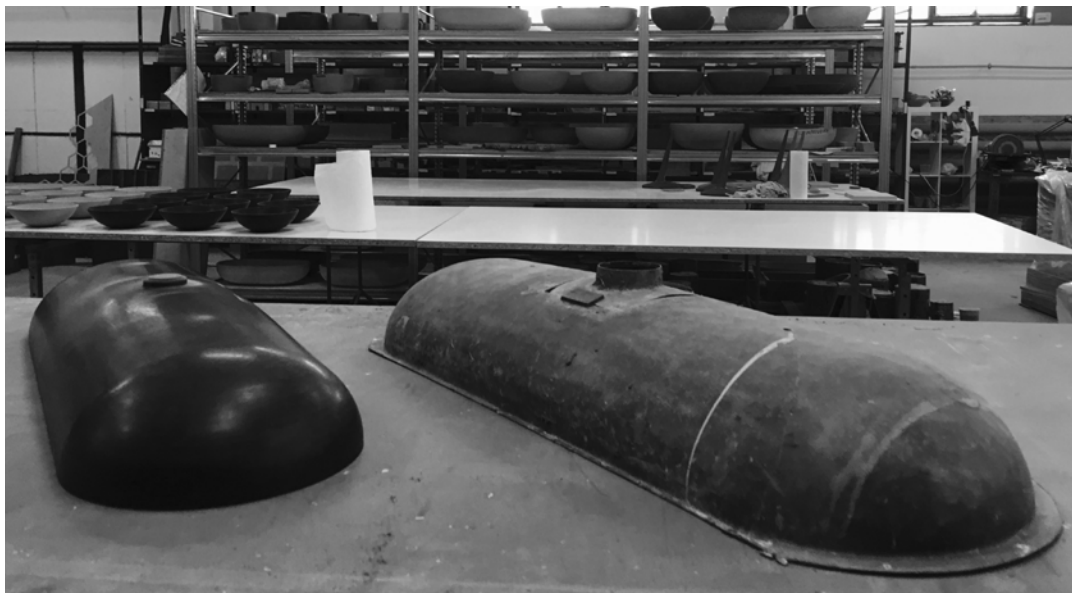

Gravelli

HARMONY

A wall-mounted washbasin in the shape of a bathtub. Special production technologies give it regular weight despite its large dimensions. This thin, concrete shell configured for two taps creates an original and practical solution you won't be able to find just anywhere.

Tomáš Vacek

design (2015) Tomáš Vacek

COLOUR VARIANTS

grey: gwhrmgr

anthracite: gwhrman

sand: gwhrmsnd

DIMENSIONS (mm)

1300

450

100

DIMENSIONS
1300 / 450 / 100
mm

WEIGHT
42 kg

LIGHT
fibre
reinforcement
—
reduced weight

WATERPROOF
quality surface
impregnation
—
liquid-proof

ECO
minimum waste
produced
—
respect for raw materials

SMOOTH
manually finished
surface
—
pleasant to the touch