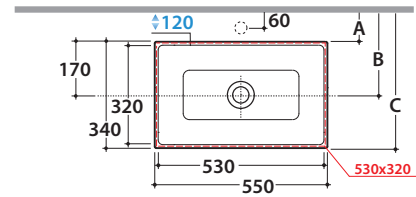

Rubinetto a parete Wall mounted taps	Rubinetto su piano Taps mounted on counter top
A :	90	115
B :	260	285
C :	430	455