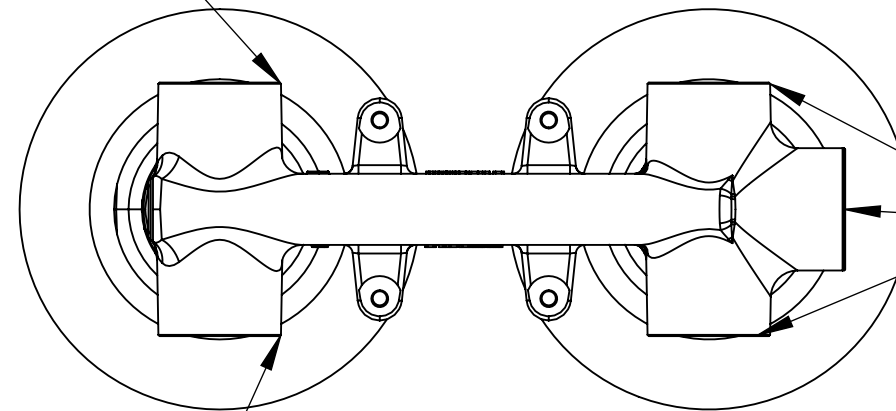

Descrizione: Miscelatore monocomando a incasso 3 vie e piastre separate

Description: Single lever built-in with three ways diverter

Ricambi/Spare parts
Cartuccia/Cartridge: R52AP
Deviatore/Diverter: D523

Min 24mm  
Max 54mm

ACQUA FREDDA G1/2"  
COLD WATER G1/2"

USCITA ACQUA G1/2"  
WATER OUTPUT G1/2"

ACQUA CALDA G1/2"  
HOT WATER G1/2"