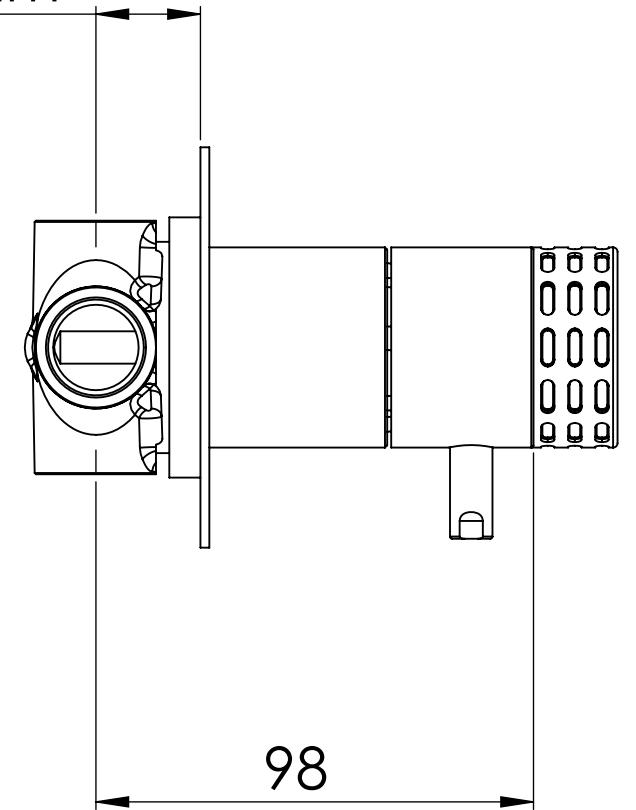

Descrizione: Miscelatore monocomando a incasso 3 vie e piastre separate

Description: Single lever built-in with three ways diverter

Ricambi/Spare parts
Cartuccia/Cartridge: R52AP
Deviatore/Diverter: D523

Min 24mm  
Max 54mm

ACQUA FREDDA G1/2"  
COLD WATER G1/2"

USCITA ACQUA G1/2"  
WATER OUTPUT G1/2"

ACQUA CALDA G1/2"  
HOT WATER G1/2"