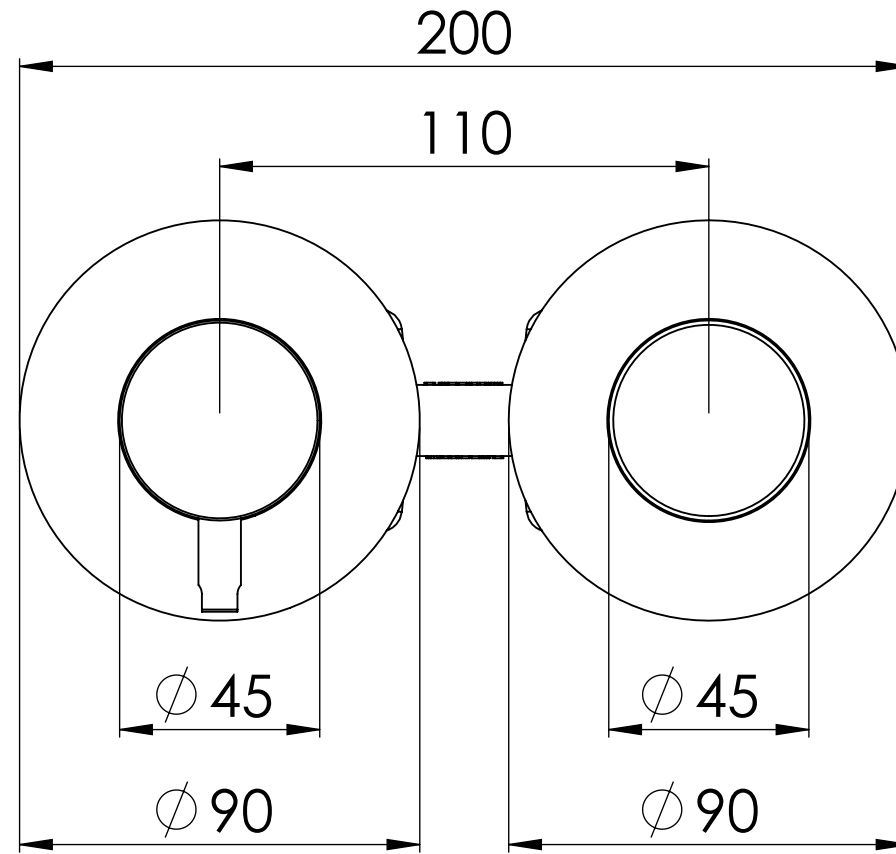

Descrizione: Miscelatore monocomando a incasso 3 vie e piastre separate

Description: Single lever built-in with three ways diverter

Ricambi/Spare parts
Cartuccia/Cartridge: R52AP
Deviatore/Diverter: D523

Min 24mm  
Max 54mm

ACQUA FREDDA G1/2"  
COLD WATER G1/2"

USCITA ACQUA G1/2"  
WATER OUTPUT G1/2"

ACQUA CALDA G1/2"  
HOT WATER G1/2"