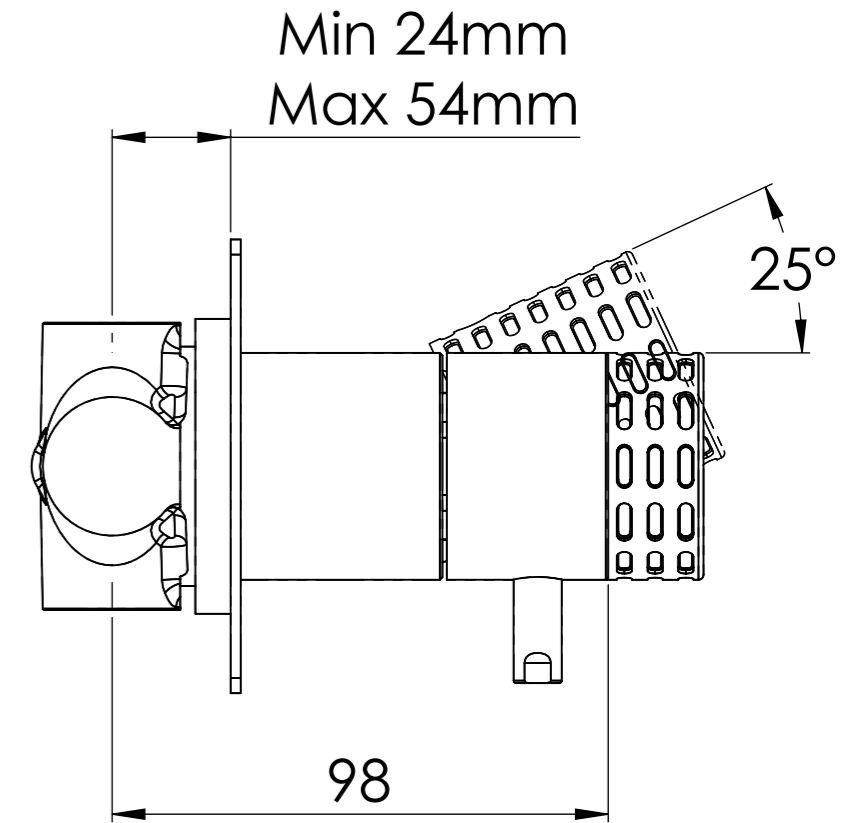

Descrizione: Miscelatore monocomando a incasso 2 vie

Description: Single lever built-in with two ways diverter

Ricambi/Spare parts
Cartuccia/Cartridge: R52AP
Deviatore/Diverter: D522

ACQUA FREDDA G1/2"  
COLD WATER G1/2"

ACQUA CALDA G1/2"  
HOT WATER G1/2"

USCITA ACQUA G1/2"  
WATER OUTPUT G1/2"