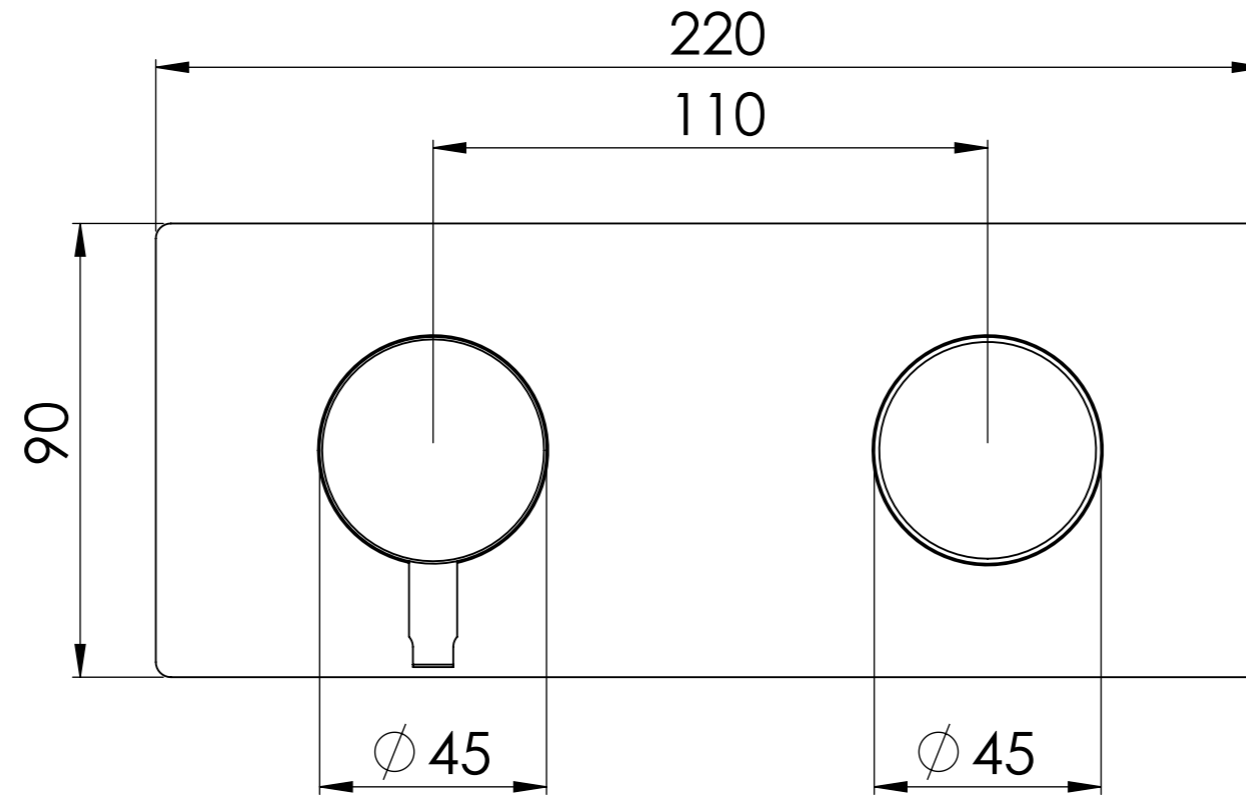

Descrizione: Miscelatore monocomando a incasso 2 vie

Description: Single lever built-in with two ways diverter

Ricambi/Spare parts
Cartuccia/Cartridge: R52AP
Deviatore/Diverter: D522

ACQUA FREDDA G1/2"  
COLD WATER G1/2"

ACQUA CALDA G1/2"  
HOT WATER G1/2"

USCITA ACQUA G1/2"  
WATER OUTPUT G1/2"