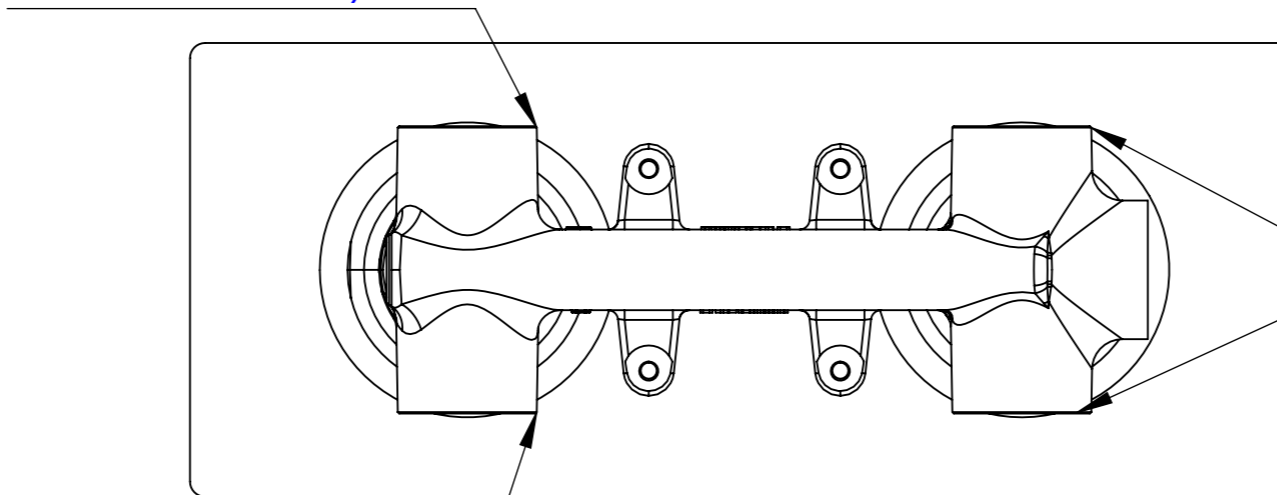

Descrizione: Miscelatore monocomando a incasso 2 vie

Description: Single lever built-in with two ways diverter

Ricambi/Spare parts
Cartuccia/Cartridge: R52AP
Deviatore/Diverter: D522

ACQUA FREDDA G1/2"  
COLD WATER G1/2"

ACQUA CALDA G1/2"  
HOT WATER G1/2"

USCITA ACQUA G1/2"  
WATER OUTPUT G1/2"