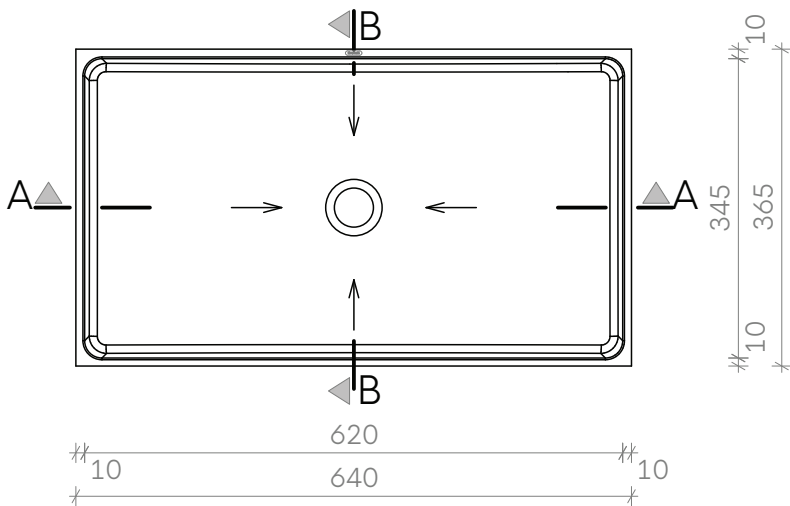

Gravelli

Technical drawing

BOX

Countertop concrete washbasin

All product sizes are in millimeters and have an informative character. The producer reserves the right to amend the technical specification at any time without previous warning. This sink does not have an overflow hole. Valid from: 22.08.2017