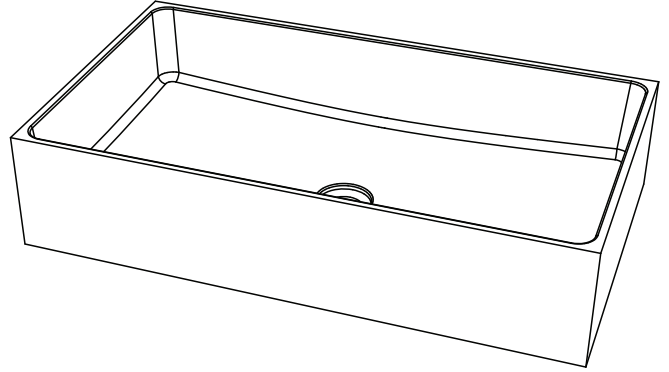

Gravelli

Technical drawing

BOX

Countertop concrete washbasin

All product sizes are in millimeters and have an informative character. The producer reserves the right to amend the technical specification at any time without previous warning. This sink does not have an overflow hole. Valid from: 22.08.2017