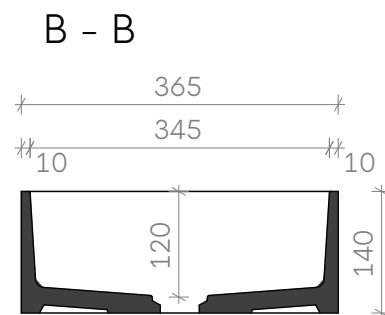

Gravelli

Technical drawing

BOX

Countertop concrete washbasin

All product sizes are in millimeters and have an informative character. The producer reserves the right to amend the technical specification at any time without previous warning. This sink does not have an overflow hole. Valid from: 22.08.2017