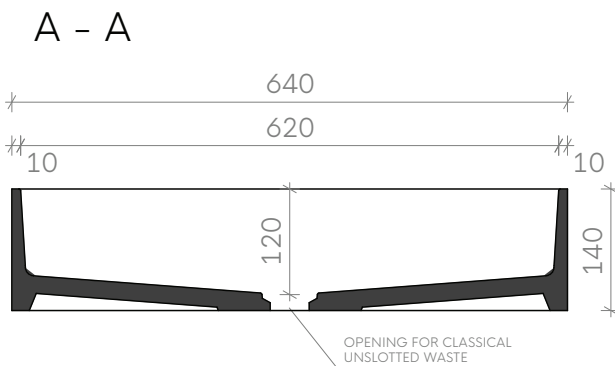

Gravelli

Technical drawing

BOX

Countertop concrete washbasin

All product sizes are in millimeters and have an informative character. The producer reserves the right to amend the technical specification at any time without previous warning. This sink does not have an overflow hole. Valid from: 22.08.2017