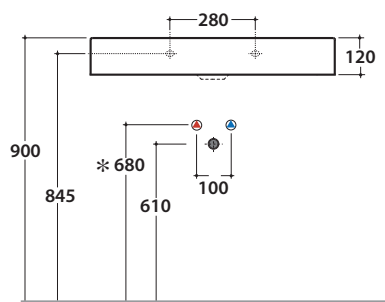

Bagno di Colore

Cod. **B6R81BI**

Basin 80.47 h12 cm. Wall-hung or Sit-on installation.
Fixing kit included. Weight 20 Kg

* For taps mounted on counter top

Cod. **FI024BI**

Valve drain with ceramic top for basins without overflow. Weight 0,5 Kg

Cod. **FI024CR**

Chromed valve drain for basins without overflow. Weight 0,5 Kg