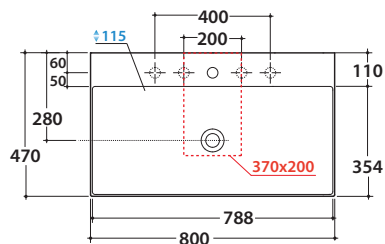

T-EDGE BASIN B6R81BI

CE EN 14688:2015

GLOBO

It can be combined with Arredo Wood furniture

Ceramic antibacterial effect
BATAFORM®

Glazed product with
CERASLIDE®

Le Pietre

GLOBOTHIN®

Bagno di Colore

Cod. **B6R81BI**

Basin 80.47 h12 cm. Wall-hung or Sit-on installation.
Fixing kit included. Weight 20 Kg