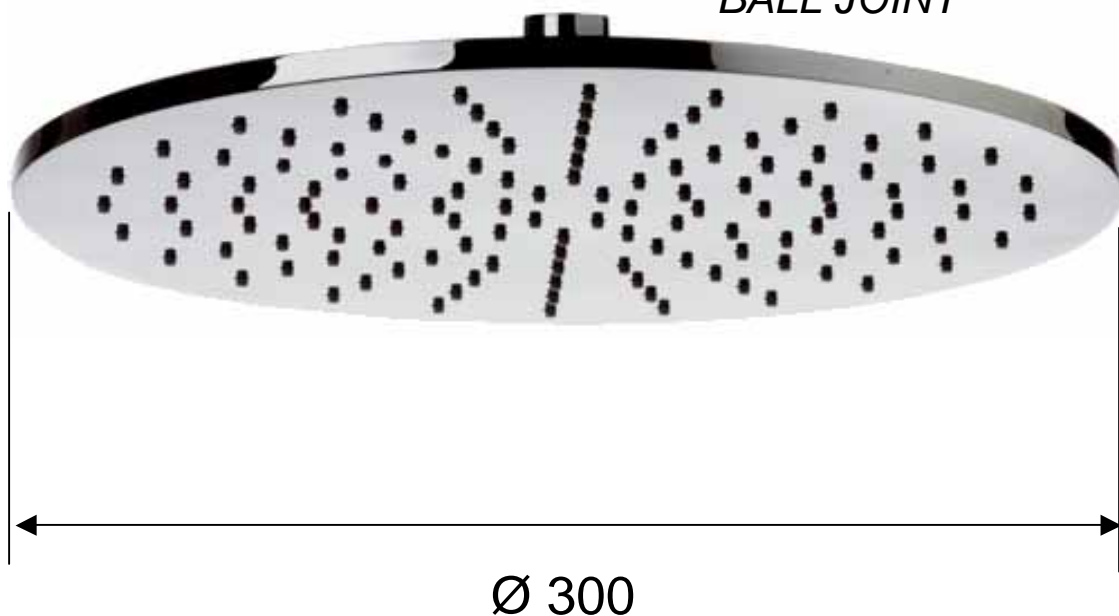

ART. COD.

359 MM 30

G 1/2"

SNODO SFERICO
BALL JOINT

MATERIALI / MATERIALS

OTTONE CROMATO / CHROME PLATED BRASS

CROMATURA / CHROME PLATING

UNI EN 248