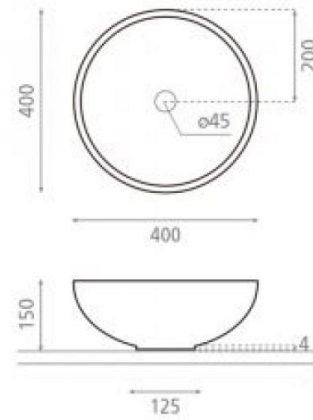

# New Lys

**Ref. 4084N**

400x150 mm.

## Features

Porcelain washbasin  
Dimensions: 400x150 mm.  
Base: 125 mm.

Available colors: